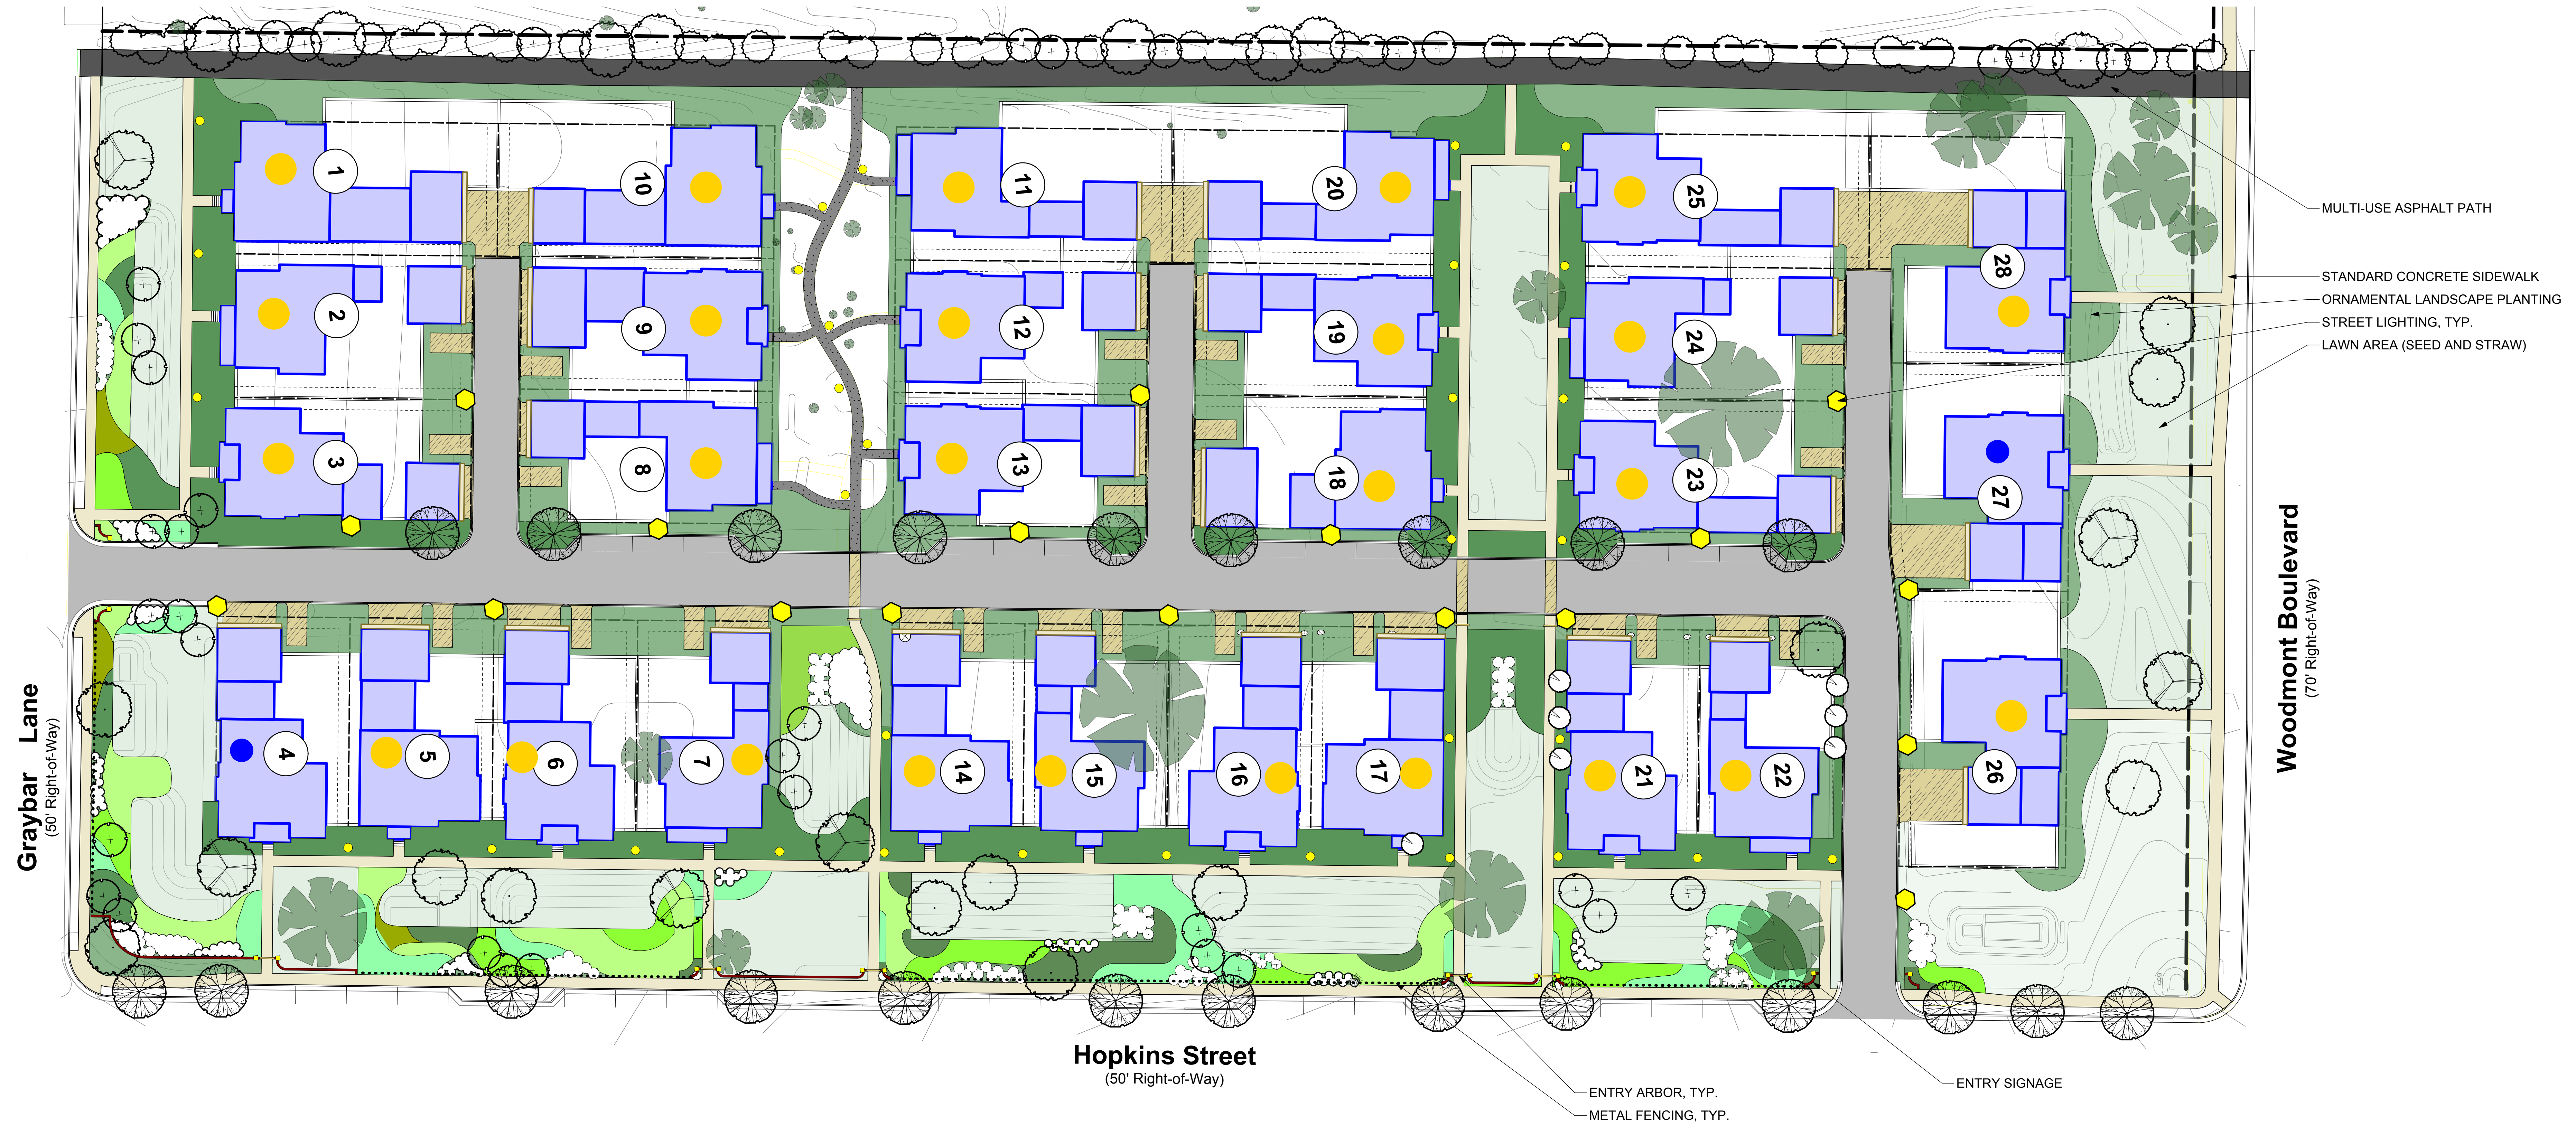

GRAYMONT

● HOMES FOR SALE

● SOLD

● FUTURE CUSTOM BUILD

1 GRAYMONT - SITE PLAN
Scale: 1" = 30 ft